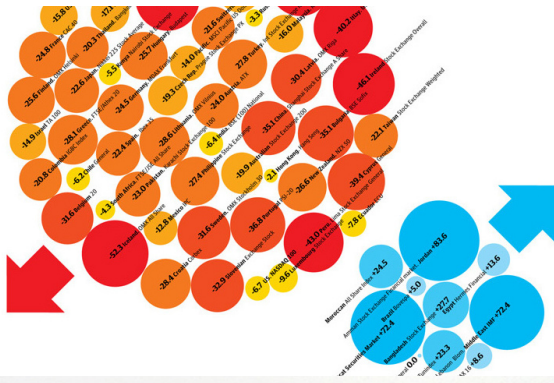

Frutiger
Aa Ee Rr
Aa Ee Rr a
Accès aux avions

abcdefghijklmnopqrstuvwxyz
0123456789